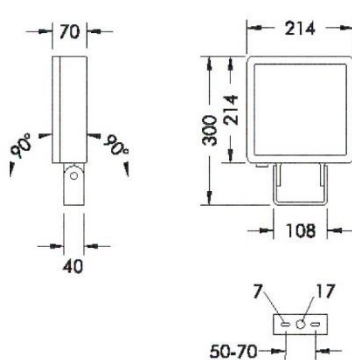

SUPERLIGHT LED 2