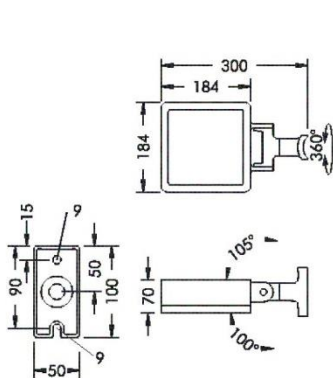

SUPERLIGHT LED 1