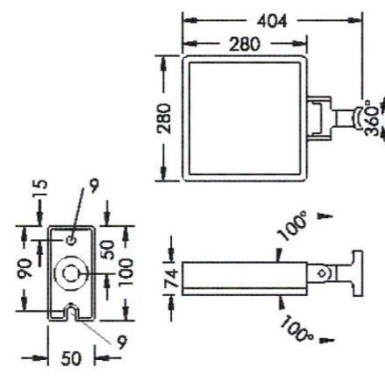

SUPERLIGHT LED 2

SUPERLIGHT LED 3

SUPERLIGHT LED 1

SUPERLIGHT LED 2

SUPERLIGHT LED 3

BESTÄLLNINGSNUMMER FÖR SUPERLIGHT LED

MODELL	A
SUPERLIGHT LED 1	8 885
SUPERLIGHT LED 2	8 886
SUPERLIGHT LED 3	8 887
SUPERLIGHT LED 3+	8 888