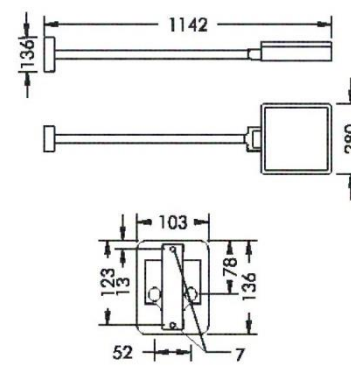

SUPERLIGHT LED 2

SUPERLIGHT LED 3

SUPERLIGHT LED 1

SUPERLIGHT LED 2

SUPERLIGHT LED 3

BESTÄLLNINGSNUMMER FÖR SUPERLIGHT LED

MODELL	A
SUPERLIGHT LED 1	8 885
SUPERLIGHT LED 2	8 886
SUPERLIGHT LED 3	8 887
SUPERLIGHT LED 3+	8 888