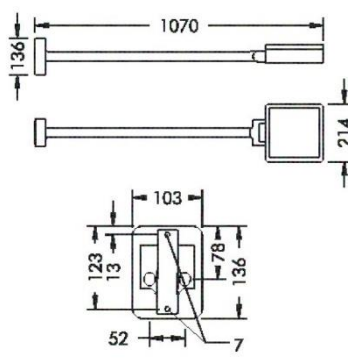

SUPERLIGHT LED 2

SUPERLIGHT LED 3

SUPERLIGHT LED 1

SUPERLIGHT LED 2

SUPERLIGHT LED 3

BESTÄLLNINGSNUMMER FÖR SUPERLIGHT LED

MODELL	A
SUPERLIGHT LED 1	8 885
SUPERLIGHT LED 2	8 886
SUPERLIGHT LED 3	8 887
SUPERLIGHT LED 3+	8 888