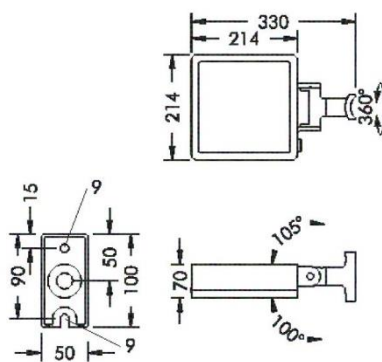

SUPERLIGHT LED 2

SUPERLIGHT LED 3

SUPERLIGHT LED 1

SUPERLIGHT LED 2

SUPERLIGHT LED 3

BESTÄLLNINGSNUMMER FÖR SUPERLIGHT LED

MODELL	A
SUPERLIGHT LED 1	8 885
SUPERLIGHT LED 2	8 886
SUPERLIGHT LED 3	8 887
SUPERLIGHT LED 3+	8 888