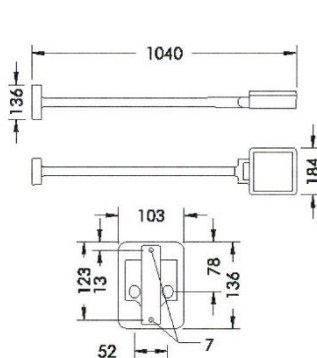

SUPERLIGHT LED 2

SUPERLIGHT LED 3

SUPERLIGHT LED 1

SUPERLIGHT LED 2

SUPERLIGHT LED 3

BESTÄLLNINGSNUMMER FÖR SUPERLIGHT LED

MODELL	A
SUPERLIGHT LED 1	8 885
SUPERLIGHT LED 2	8 886
SUPERLIGHT LED 3	8 887
SUPERLIGHT LED 3+	8 888