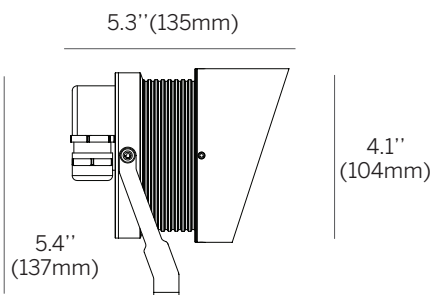

Accessories

- 202135 - Adjustable waterproof wall duct (17mm-25mm)

Power Supply

Power supply On/Off - 12V

- 101052 - OT30 12V P
- 101053 - OT60 12V P
- 100879 - OT120 12V P

Power supply with integrated controls - 12V

- 102345 - ELDOLED Linear Drive 100S (DXM,DALI+PS)

Controls - 12V

- 102788 - OT DMX RGBW DIM 12/24V - 89W
- 101047 - OTI DALI DIM 60W 1CH
- 101046 - OT DIM 60W (1-10V)

Power supply On/Off - 24V

- 103233 - OT60 24V P
- 103196 - OT130 24V P
- 103234 - OT250 24V P

Power supply with integrated controls - 24V

- 102345 - ELDOLED Linear Drive 100S (DXM,DALI+PS)

Controls - 24V

- 102788 - OT DMX RGBW DIM 12/24V - 183W
- 101047 - OTI DALI DIM 120W 1CH
- 101046 - OT DIM 60W (1-10V)

International: +385 52 255 324
filixlighting.com info@filixlighting.com
Europe/GmbH: info@filixlighting.com
Europe MENA: info@filixlighting.com

North America: filixlighting.com info@filixlighting.com
Filix reserves the right to make technical changes without notice.

Click [here](#) for voltage drop and distances.