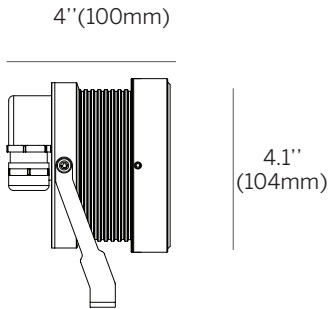

Accessories

- 202135 - Adjustable waterproof wall duct (17mm-25mm)

Power Supply

Power supply On/Off - 12V

- 101052 - OT30 12V P
- 101053 - OT60 12V P
- 100879 - OT120 12V P

Power supply with integrated controls - 12V

- 102345 - ELDOLED Linear Drive 100S (DXM,DALI+PS)

Controls - 12V

- 102788 - OT DMX RGBW DIM 12/24V - 89W
- 101047 - OTI DALI DIM 60W 1CH
- 101046 - OT DIM 60W (1-10V)

Power supply On/Off - 24V

- 103233 - OT60 24V P
- 103196 - OT130 24V P
- 103234 - OT250 24V P

Power supply with integrated controls - 24V

- 102345 - ELDOLED Linear Drive 100S (DXM,DALI+PS)

Controls - 24V

- 102788 - OT DMX RGBW DIM 12/24V - 183W
- 101047 - OTI DALI DIM 120W 1CH
- 101046 - OT DIM 60W (1-10V)

International: +385 52 255 324
filixlighting.com info@filixlighting.com
Europe/GmbH: info@filixlighting.com
Europe MENA: info@filixlighting.com

North America: filixlighting.com info@filixlighting.com
Filix reserves the right to make technical changes without notice.

Click [here](#) for voltage drop and distances.