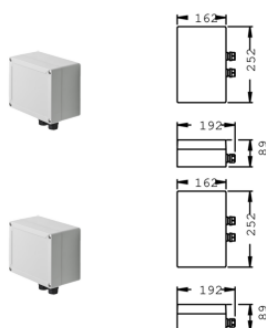

Part number	Description
119 0 071	<b>remote control gear, 48 V, max. 70 W</b> in plastic installation housing (gray)

Part number	Description
119 0 072	<b>remote control gear, 48 V, max. 150 W</b> in plastic installation housing (gray)