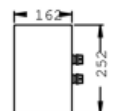

EXTERNA DRIVDON FÖR 48V MINISPOT

Extern driver 48V (max. 70W)	119 0071
Extern driver 48V (max. 150W)	119 0072

Extern driver 48V (max. 70W)

119 0071